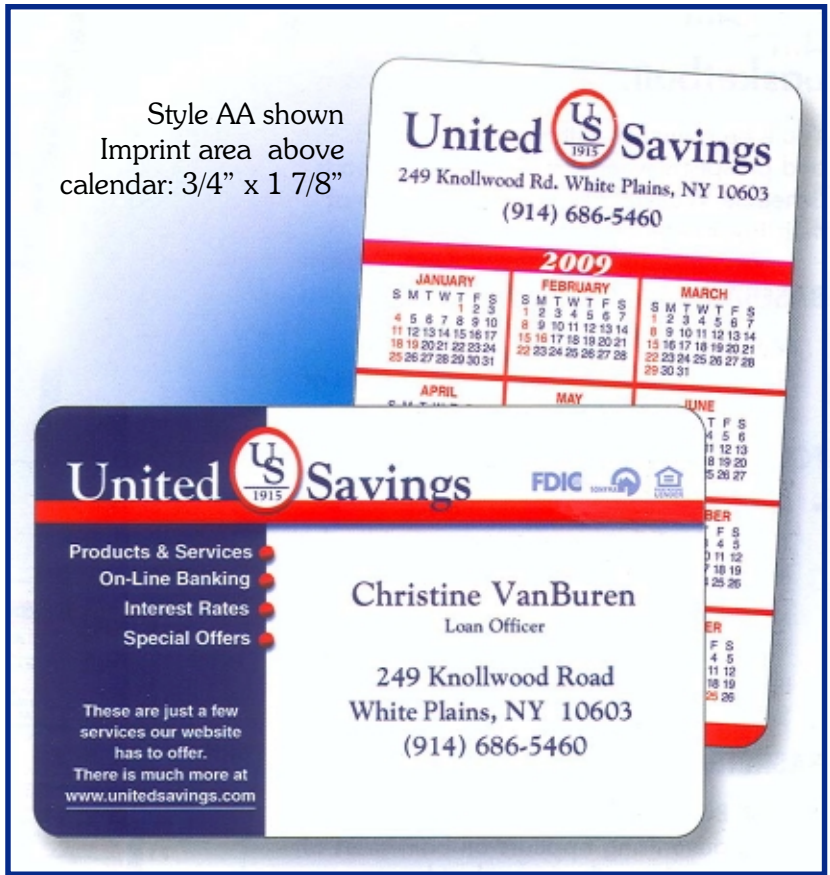

# Plastic Laminated Business Card /Calendar

Your advertising appears on both sides of the card

Front: Personalized 2009 Calendar  
Back: Your Business Card

A fraction of the cost of all plastic cards! Calendar cards are one of the least expensive advertising items, yet one of the most effective.

*Five styles to choose from. In any standard color combination shown below.*

*Easy to distribute by mail or on a counter top.*

Style F  
Imprint area: 1/2" x 3 1/8"

Style E  
Imprint area: 3/4" x 1 7/8"

Style D  
Imprint area: 3/4" x 1 7/8"

Style STR  
Imprint area: 3/4" x 1 7/8"  
Printed in Blue & Red

**Call us about printing in non-standard ink colors.**

		PMS 287 Blue & PMS 185 Red
		Black & PMS 185 Red
		PMS 287 Blue & Process Cyan

Style AA shown  
Imprint area above  
calendar: 3/4" x 1 7/8"